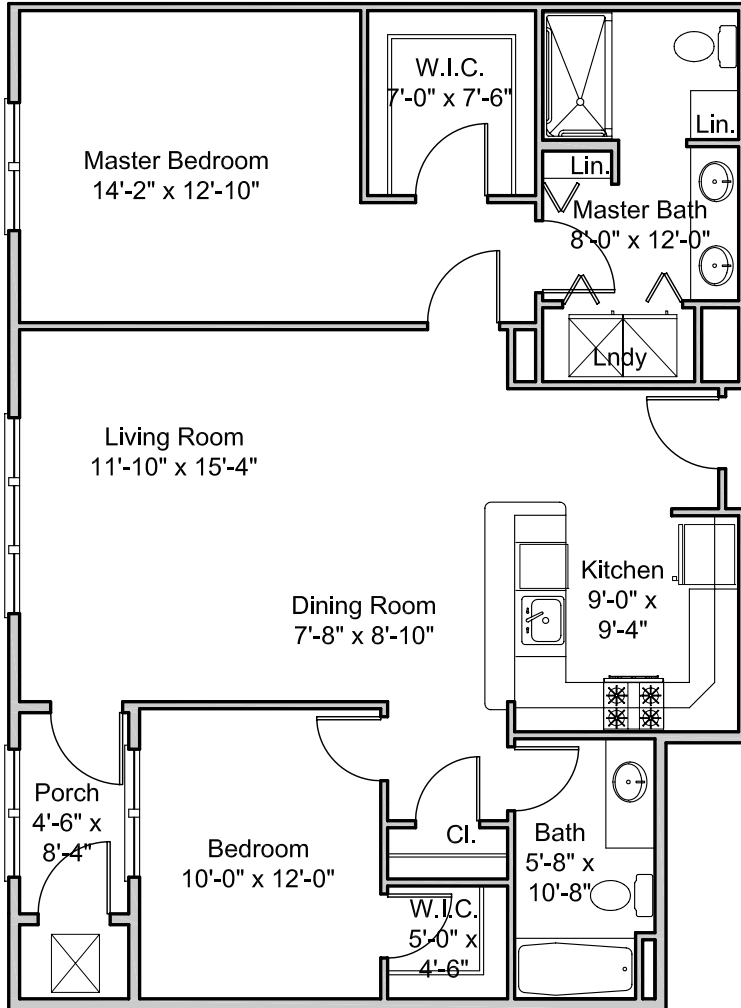

Hancock

Two Bedroom
 Unit Area: 1,224 sf
 2105, 2205, 2305

1/8" = 1'-0"

All dimensions shown on floor plans are approximate and subject to change.

Hancock

Two Bedroom
 Unit Area: 1,224 sf
 2115, 2217, 2317

1/8" = 1'-0"

All dimensions shown on floor plans are approximate and subject to change.