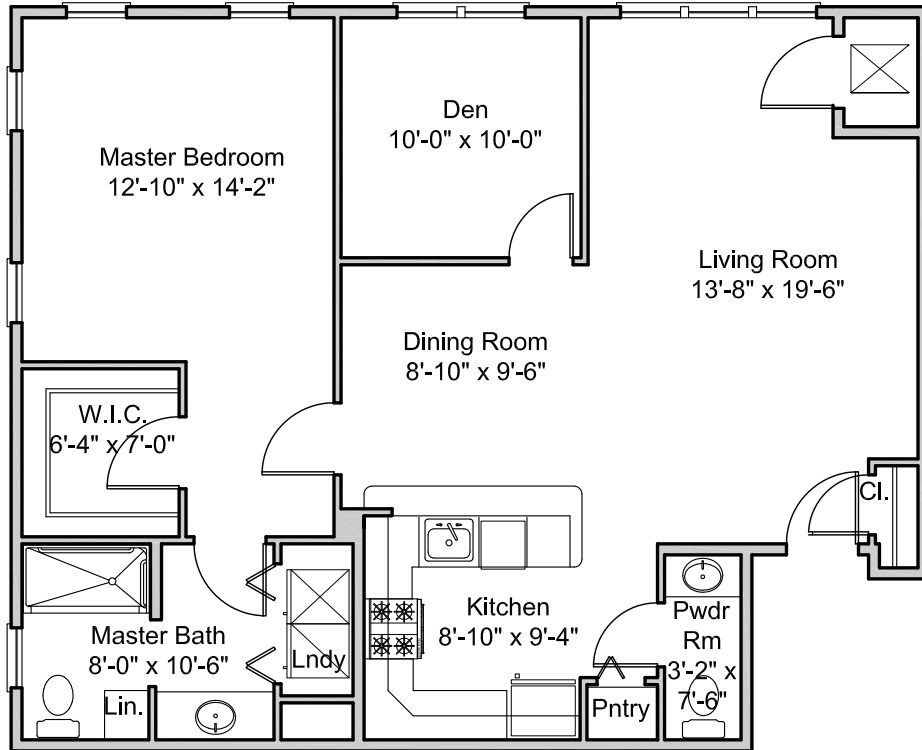

Gambrel

One Bedroom with Den
 Unit Area: 1,106 sf
 2201, 2301

1/8" = 1'-0"

All dimensions shown on floor plans are approximate and subject to change.

Gambrel

One Bedroom with Den
 Unit Area: 1,106 sf
 2221, 2321

1/8" = 1'-0"

*All dimensions shown on floor plans
 are approximate and subject to change.*