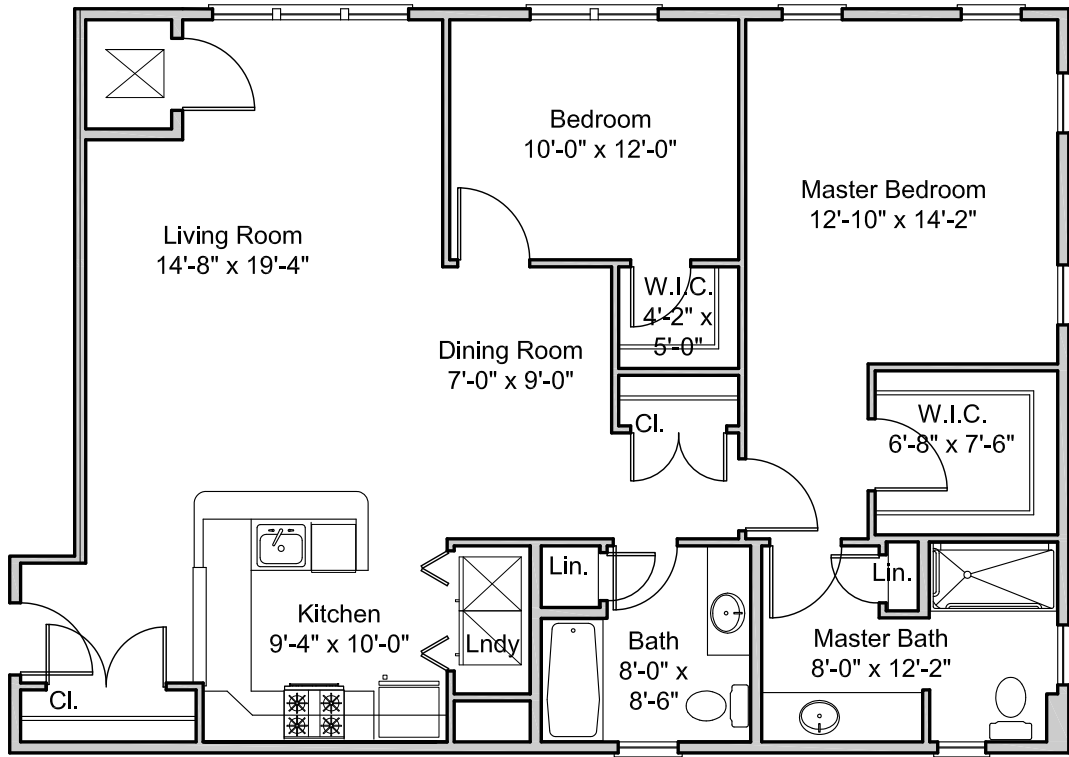

# Emerich I

Two Bedroom  
 Unit Area: 1,290 sf  
 2100, 2200, 2300

1/8" = 1'-0"

*All dimensions shown on floor plans are approximate and subject to change.*

# Emerich I

Two Bedroom  
 Unit Area: 1,290 sf  
 2114

1/8" = 1'-0"

*All dimensions shown on floor plans are approximate and subject to change.*

# Emerich I

Two Bedroom  
 Unit Area: 1,290 sf  
 2214, 2314

1/8" = 1'-0"

*All dimensions shown on floor plans are approximate and subject to change.*