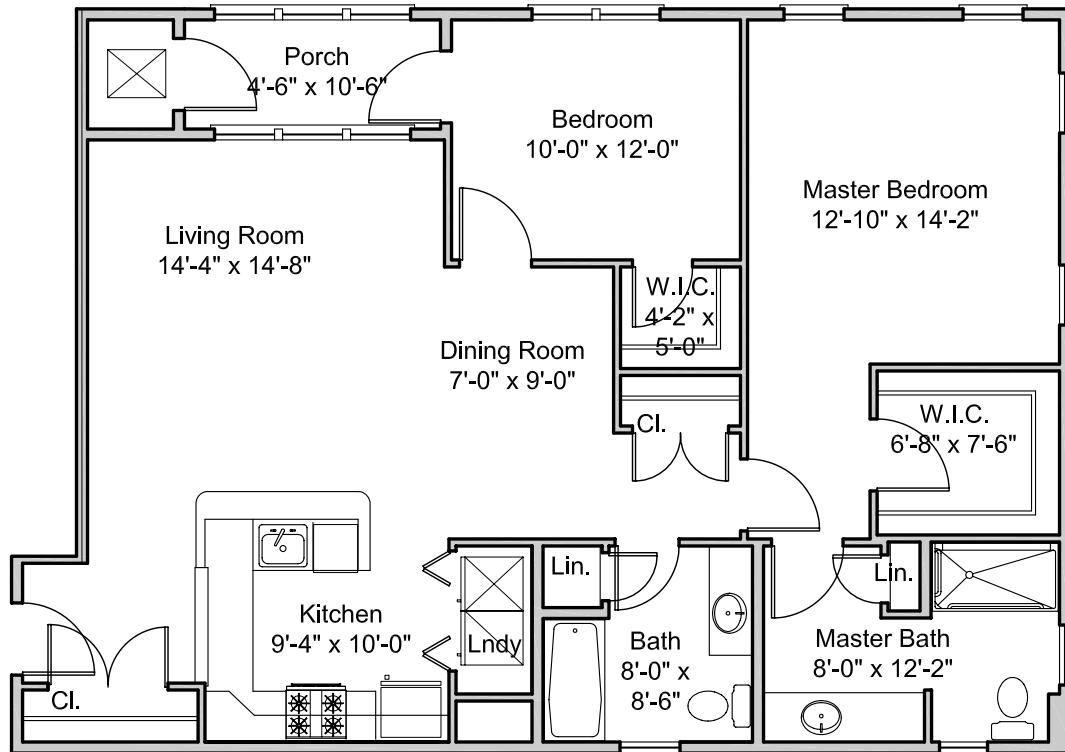

# Emerich I

Two Bedroom  
 Unit Area: 1,290 sf  
 2100, 2200, 2300

1/8" = 1'-0"

*All dimensions shown on floor plans are approximate and subject to change.*

# Emerich I

Two Bedroom  
 Unit Area: 1,290 sf  
 2114

1/8" = 1'-0"

*All dimensions shown on floor plans are approximate and subject to change.*

# Emerich I

Two Bedroom  
 Unit Area: 1,290 sf  
 2214, 2314

1/8" = 1'-0"

*All dimensions shown on floor plans are approximate and subject to change.*