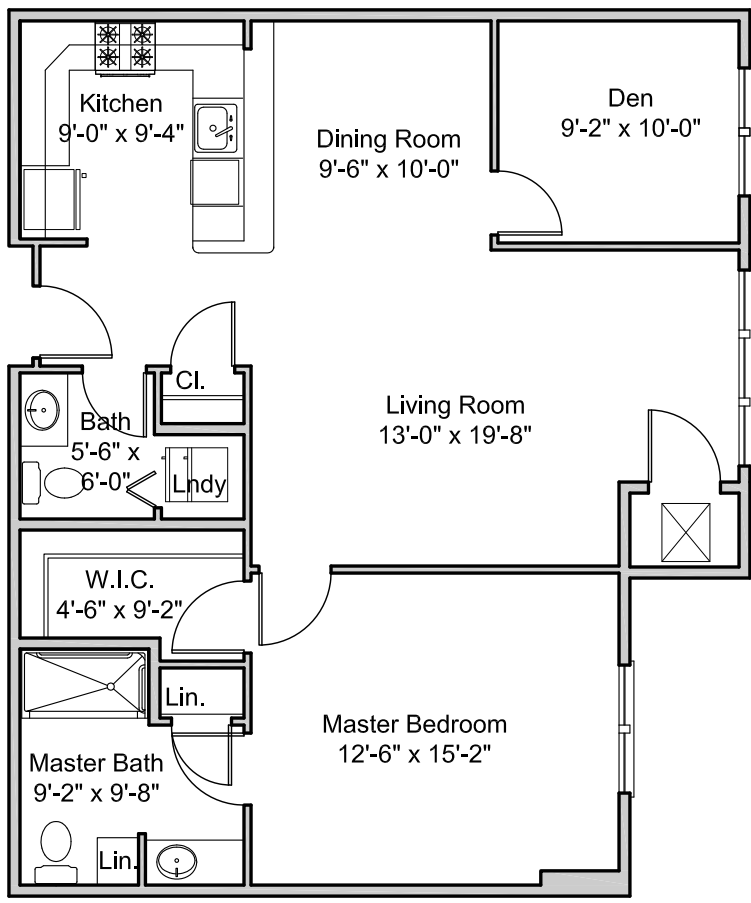

## Dorchester II

One Bedroom with Den  
 Unit Area: 1,028 sf  
 2111, 2213, 2313

1/8" = 1'-0"

*All dimensions shown on floor plans are approximate and subject to change.*

## Dorchester II

One Bedroom with Den  
 Unit Area: 1,028 sf  
 2209, 2309

**1/8" = 1'-0"**  
*All dimensions shown on floor plans  
 are approximate and subject to change.*