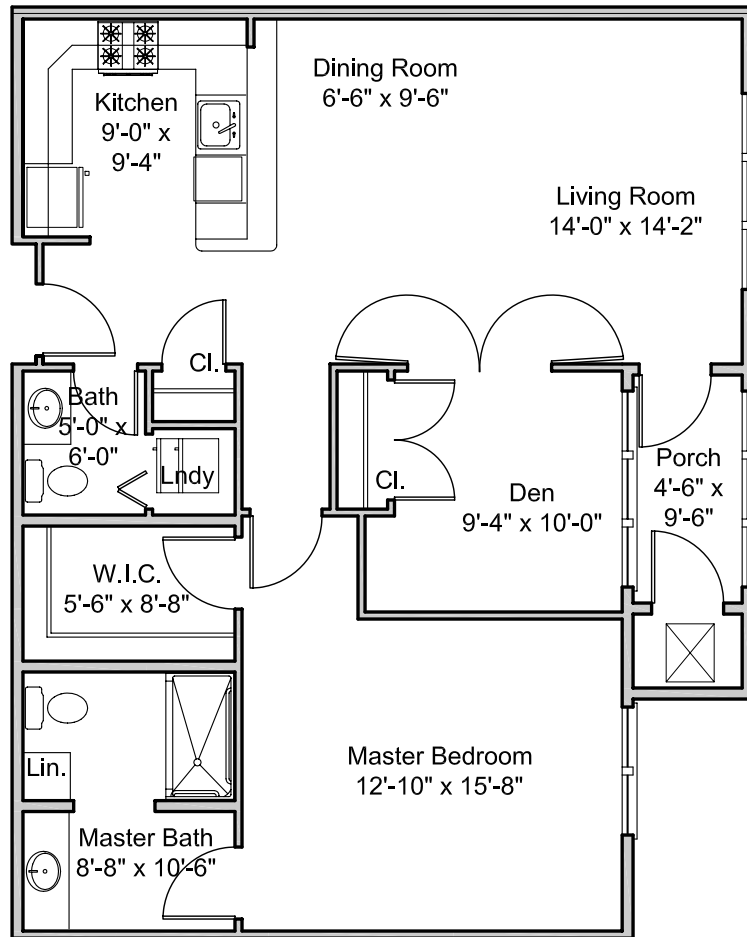

# Canterbury

One Bedroom with Den  
 Unit Area: 1,105 sf  
 2203, 2303

1/8" = 1'-0"

All dimensions shown on floor plans are approximate and subject to change.

## Canterbury

One Bedroom with Den  
Unit Area: 1,105 sf  
2219, 2319

1/8" = 1'-0"

*All dimensions shown on floor plans  
are approximate and subject to change.*

# Canterbury

One Bedroom with Den  
 Unit Area: 1,112 sf  
 2112, 2212, 2312

1/8" = 1'-0"

*All dimensions shown on floor plans are approximate and subject to change.*