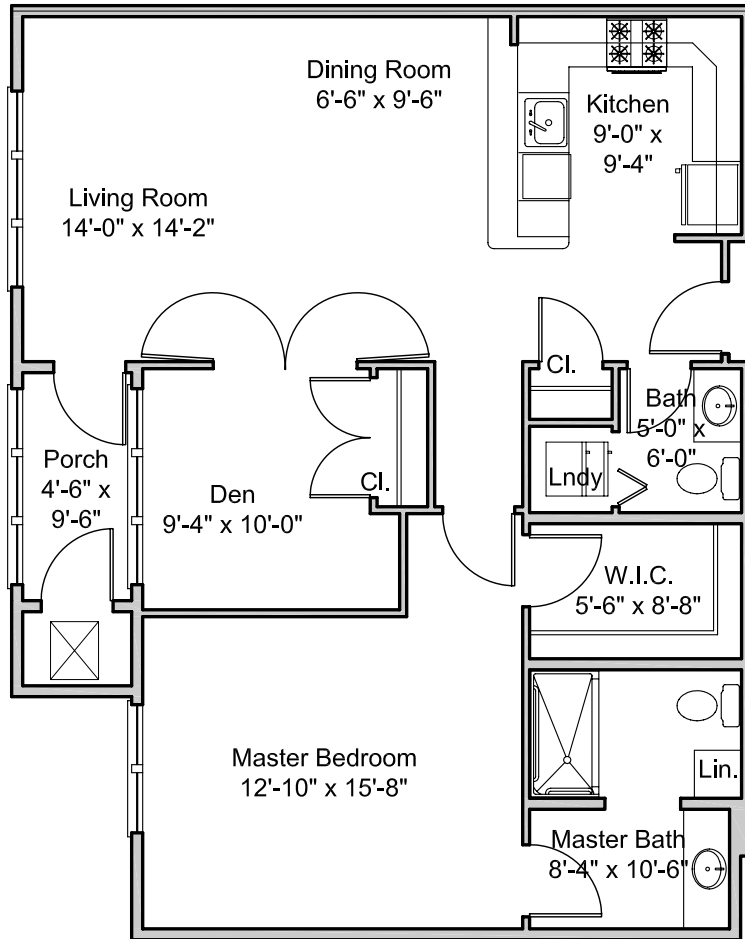

# Canterbury

One Bedroom with Den  
 Unit Area: 1,105 sf  
 2203, 2303

1/8" = 1'-0"

All dimensions shown on floor plans are approximate and subject to change.

## Canterbury

One Bedroom with Den  
Unit Area: 1,105 sf  
2219, 2319

1/8" = 1'-0"

*All dimensions shown on floor plans  
are approximate and subject to change.*

# Canterbury

One Bedroom with Den  
 Unit Area: 1,112 sf  
 2112, 2212, 2312

1/8" = 1'-0"

*All dimensions shown on floor plans are approximate and subject to change.*