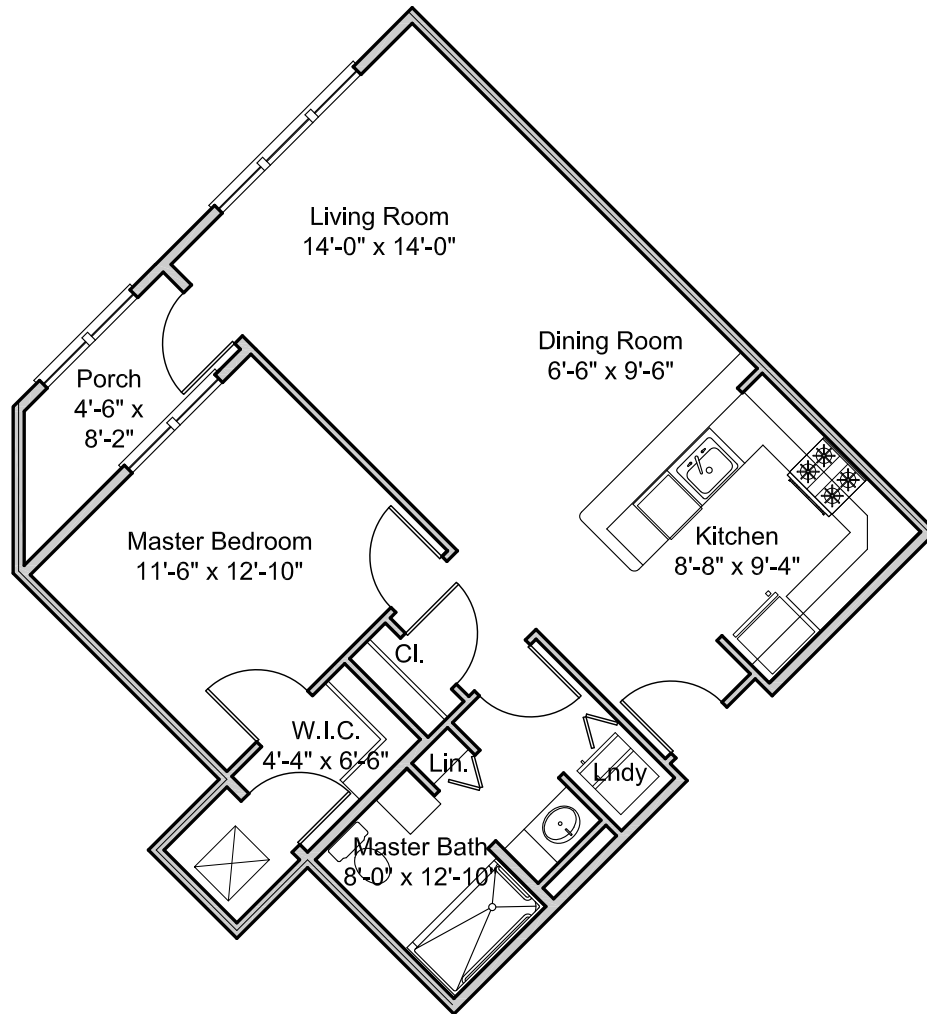

Ashlar I

One Bedroom
 Unit Area: 832 sf
 2103

1/8" = 1'-0"
All dimensions shown on floor plans are approximate and subject to change.

Ashlar I

One Bedroom
 Unit Area: 832 sf
 2117

1/8" = 1'-0"

All dimensions shown on floor plans are approximate and subject to change.

Ashlar II

One Bedroom
Unit Area: 840 sf
2106, 2206, 2306

1/8" = 1'-0"

*All dimensions shown on floor plans
are approximate and subject to change.*

Ashlar II

One Bedroom
 Unit Area: 840 sf
 2108, 2208, 2308

1/8" = 1'-0"

All dimensions shown on floor plans are approximate and subject to change.

Ashlar III

One Bedroom
 Unit Area: 840 sf
 2101

1/8" = 1'-0"

*All dimensions shown on floor plans
 are approximate and subject to change.*

Ashlar III

One Bedroom
Unit Area: 840 sf
2119

1/8" = 1'-0"

*All dimensions shown on floor plans
are approximate and subject to change.*