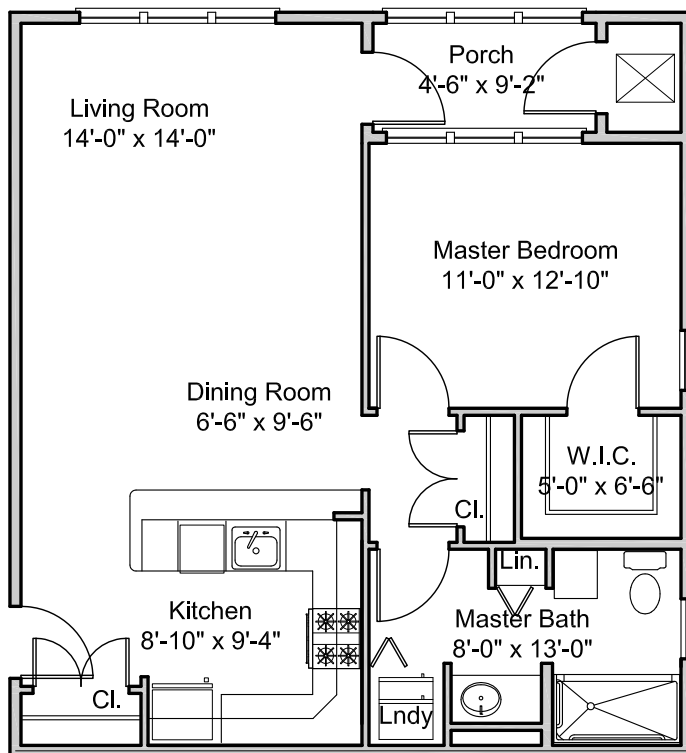

Ashlar I

One Bedroom
 Unit Area: 832 sf
 2103

1/8" = 1'-0"
All dimensions shown on floor plans are approximate and subject to change.

Ashlar I

One Bedroom
 Unit Area: 832 sf
 2117

1/8" = 1'-0"

All dimensions shown on floor plans are approximate and subject to change.

Ashlar II

One Bedroom
Unit Area: 840 sf
2106, 2206, 2306

1/8" = 1'-0"

*All dimensions shown on floor plans
are approximate and subject to change.*

Ashlar II

One Bedroom
 Unit Area: 840 sf
 2108, 2208, 2308

1/8" = 1'-0"

All dimensions shown on floor plans are approximate and subject to change.

Ashlar III

One Bedroom
 Unit Area: 840 sf
 2101

1/8" = 1'-0"

*All dimensions shown on floor plans
 are approximate and subject to change.*

Ashlar III

One Bedroom
Unit Area: 840 sf
2119

1/8" = 1'-0"

*All dimensions shown on floor plans
are approximate and subject to change.*