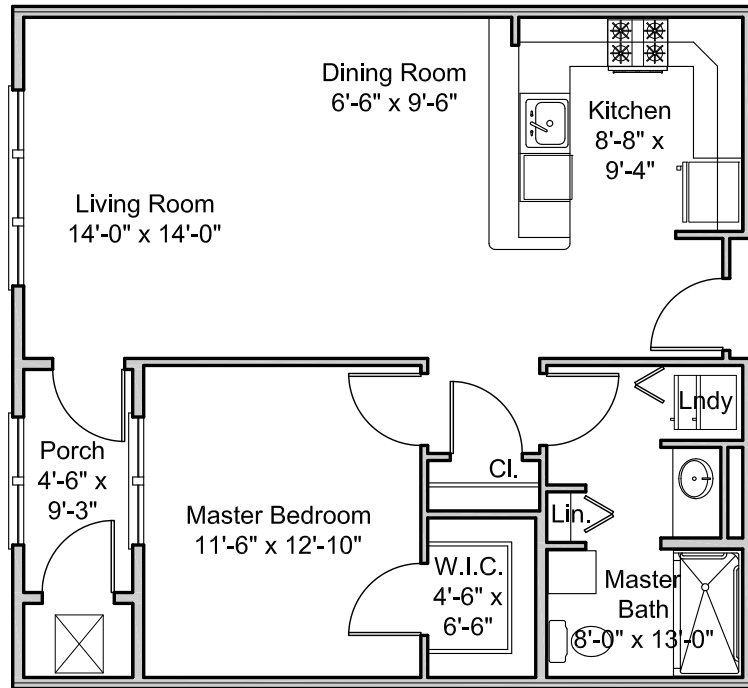

Ashlar I

One Bedroom
 Unit Area: 832 sf
 2103

1/8" = 1'-0"
All dimensions shown on floor plans are approximate and subject to change.

Ashlar I

One Bedroom
 Unit Area: 832 sf
 2117

1/8" = 1'-0"

All dimensions shown on floor plans are approximate and subject to change.

Ashlar II

One Bedroom
Unit Area: 840 sf
2106, 2206, 2306

1/8" = 1'-0"

*All dimensions shown on floor plans
are approximate and subject to change.*

Ashlar II

One Bedroom
 Unit Area: 840 sf
 2108, 2208, 2308

1/8" = 1'-0"

All dimensions shown on floor plans are approximate and subject to change.

Ashlar III

One Bedroom
 Unit Area: 840 sf
 2101

1/8" = 1'-0"

*All dimensions shown on floor plans
 are approximate and subject to change.*

Ashlar III

One Bedroom
Unit Area: 840 sf
2119

1/8" = 1'-0"

*All dimensions shown on floor plans
are approximate and subject to change.*