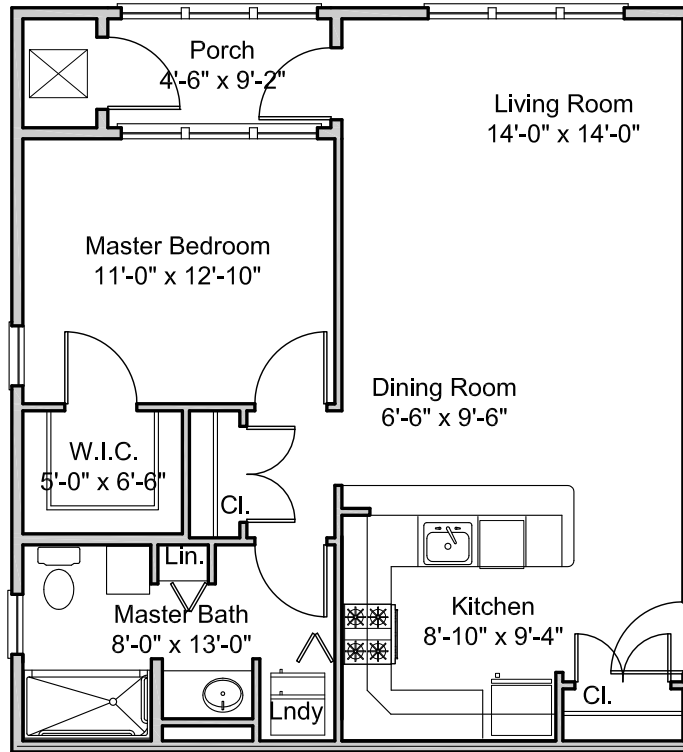

Ashlar I

One Bedroom
 Unit Area: 832 sf
 2103

1/8" = 1'-0"
All dimensions shown on floor plans are approximate and subject to change.

Ashlar I

One Bedroom
 Unit Area: 832 sf
 2117

1/8" = 1'-0"

All dimensions shown on floor plans are approximate and subject to change.

Ashlar II

One Bedroom
Unit Area: 840 sf
2106, 2206, 2306

1/8" = 1'-0"

*All dimensions shown on floor plans
are approximate and subject to change.*

Ashlar II

One Bedroom
 Unit Area: 840 sf
 2108, 2208, 2308

1/8" = 1'-0"

All dimensions shown on floor plans are approximate and subject to change.

Ashlar III

One Bedroom
 Unit Area: 840 sf
 2101

1/8" = 1'-0"

*All dimensions shown on floor plans
 are approximate and subject to change.*

Ashlar III

One Bedroom
Unit Area: 840 sf
2119

1/8" = 1'-0"

*All dimensions shown on floor plans
are approximate and subject to change.*