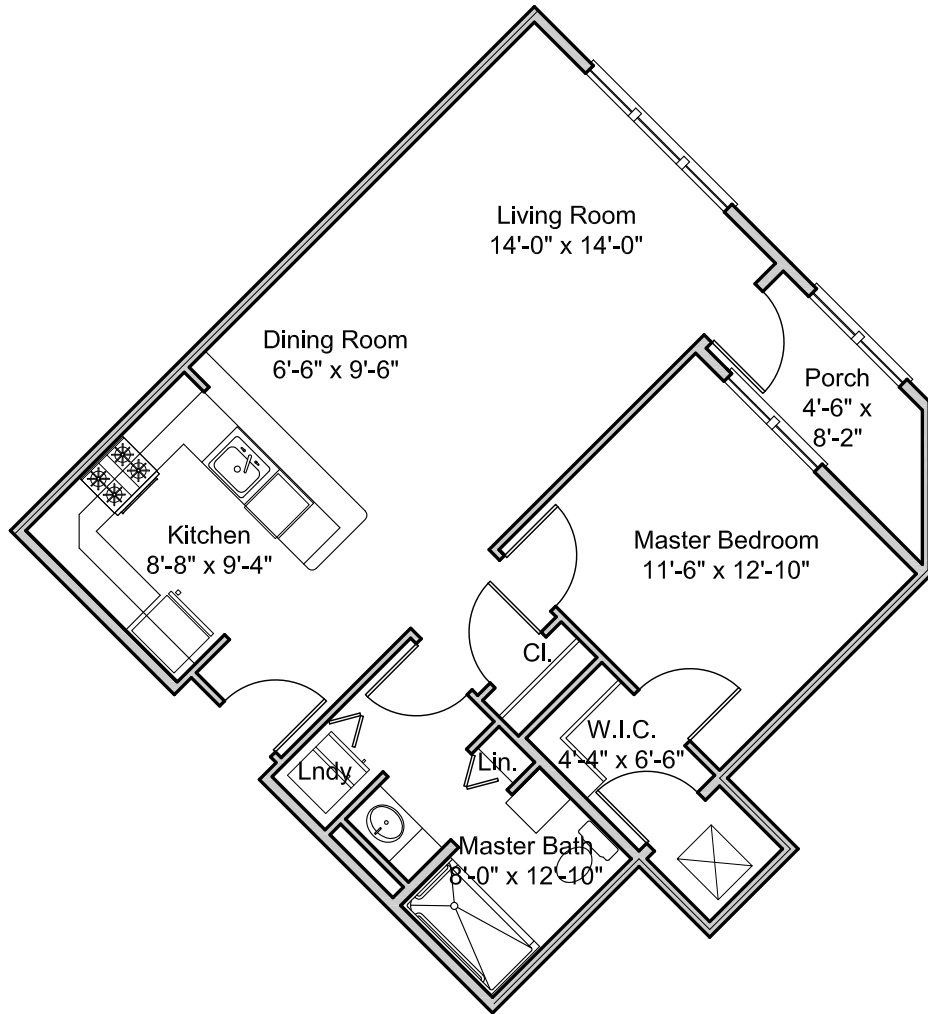

Ashlar I

One Bedroom
 Unit Area: 832 sf
 2103

1/8" = 1'-0"
All dimensions shown on floor plans are approximate and subject to change.

Ashlar I

One Bedroom
 Unit Area: 832 sf
 2117

1/8" = 1'-0"

All dimensions shown on floor plans are approximate and subject to change.

Ashlar II

One Bedroom
Unit Area: 840 sf
2106, 2206, 2306

1/8" = 1'-0"

*All dimensions shown on floor plans
are approximate and subject to change.*

Ashlar II

One Bedroom
 Unit Area: 840 sf
 2108, 2208, 2308

1/8" = 1'-0"

All dimensions shown on floor plans are approximate and subject to change.

Ashlar III

One Bedroom
 Unit Area: 840 sf
 2101

1/8" = 1'-0"

*All dimensions shown on floor plans
 are approximate and subject to change.*

Ashlar III

One Bedroom
Unit Area: 840 sf
2119

1/8" = 1'-0"

*All dimensions shown on floor plans
are approximate and subject to change.*