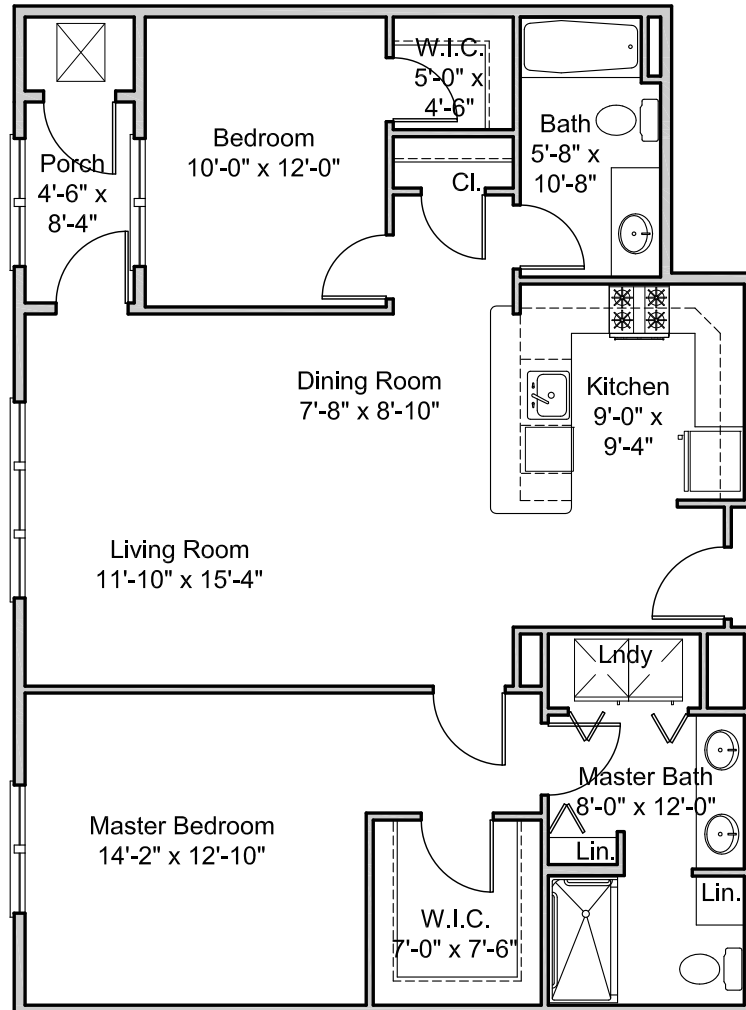

Hancock

Two Bedroom
 Unit Area: 1,224 sf
 1104, 1204, 1304

1/8" = 1'-0"

All dimensions shown on floor plans are approximate and subject to change.

Hancock

Two Bedroom
 Unit Area: 1,224 sf
 1114, 1214, 1314

1/8" = 1'-0"

All dimensions shown on floor plans are approximate and subject to change.