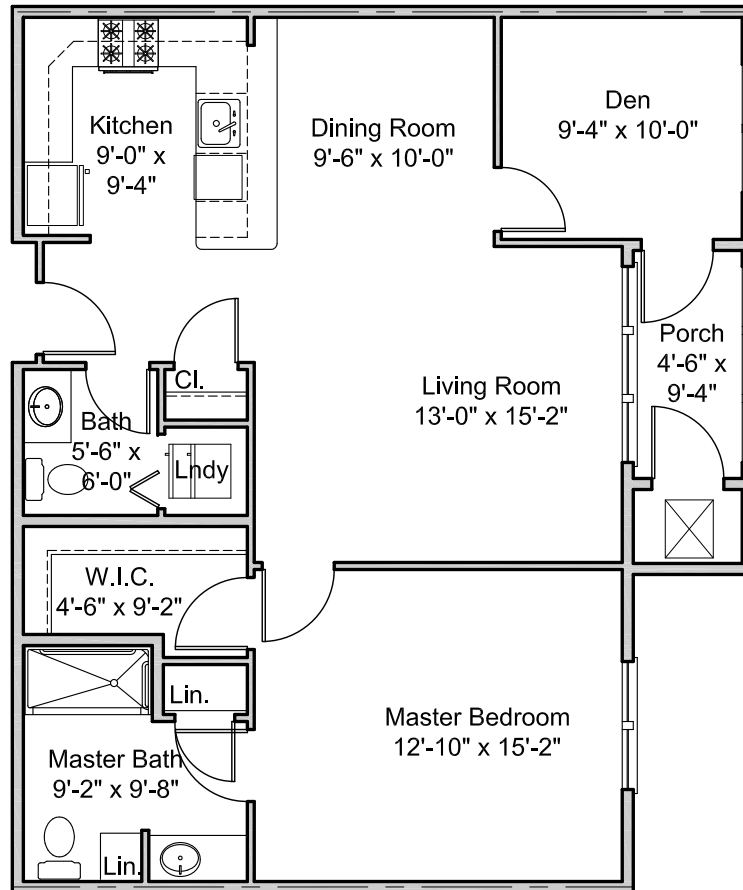

Dorchester

One Bedroom with Den
 Unit Area: 1,028 sf
 1110, 1210, 1310

1/8" = 1'-0"

All dimensions shown on floor plans are approximate and subject to change.

Dorchester

One Bedroom with Den
 Unit Area: 1,027 sf
 1218, 1307, 1318

1/8" = 1'-0"

All dimensions shown on floor plans are approximate and subject to change.

Dorchester

One Bedroom with Den
 Unit Area: 1,027 sf
 1221, 1321

1/8" = 1'-0"

All dimensions shown on floor plans are approximate and subject to change.