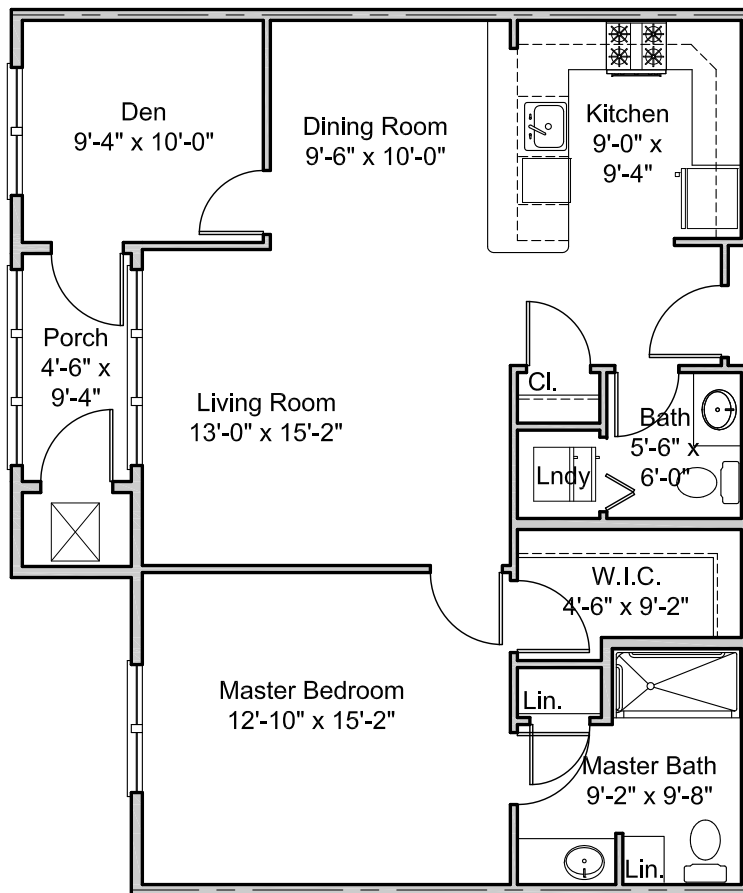

Dorchester

One Bedroom with Den
 Unit Area: 1,028 sf
 1110, 1210, 1310

1/8" = 1'-0"

All dimensions shown on floor plans are approximate and subject to change.

Dorchester

One Bedroom with Den
 Unit Area: 1,027 sf
 1218, 1307, 1318

1/8" = 1'-0"

All dimensions shown on floor plans are approximate and subject to change.

Dorchester

One Bedroom with Den
 Unit Area: 1,027 sf
 1221, 1321

1/8" = 1'-0"

All dimensions shown on floor plans are approximate and subject to change.