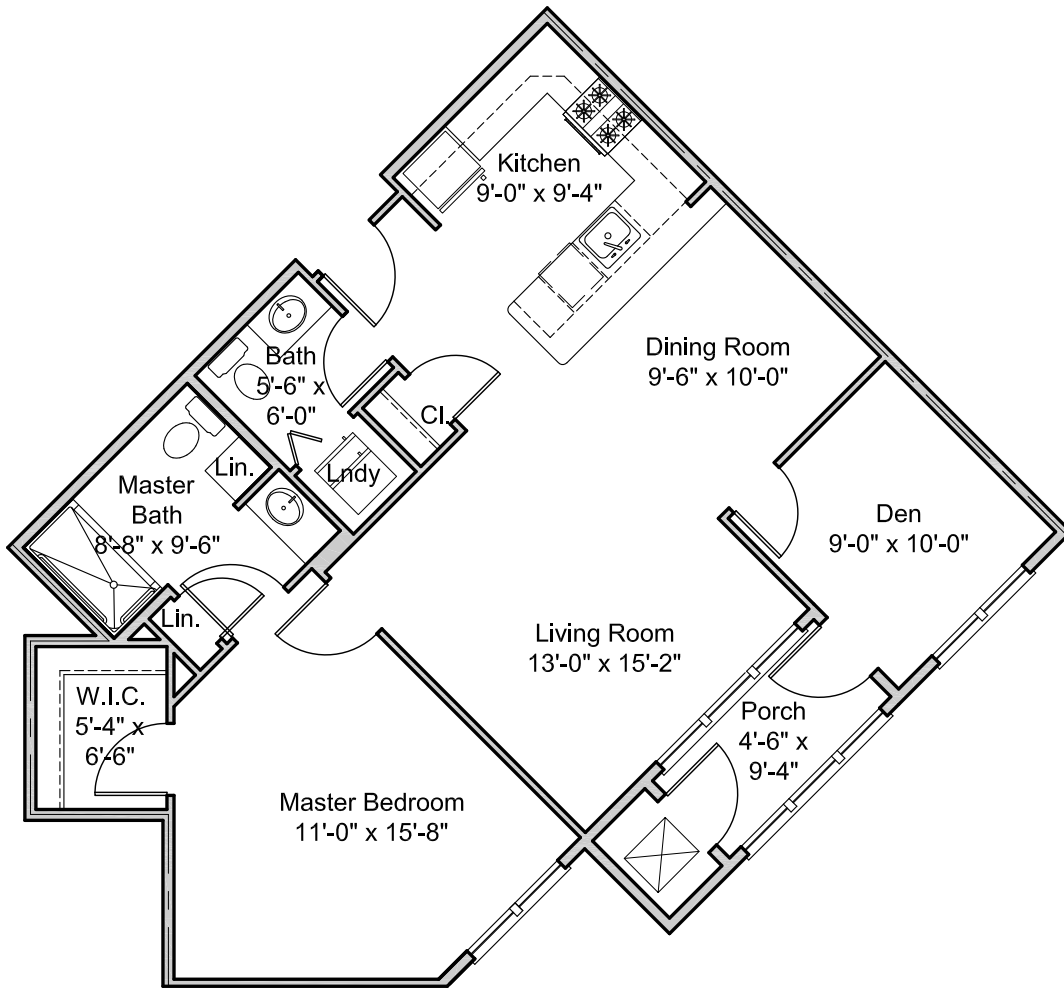

Doherty

One Bedroom with Den
 Unit Area: 1,000 sf
 1106

1/8" = 1'-0"

All dimensions shown on floor plans are approximate and subject to change.

Doherty

One Bedroom with Den
 Unit Area: 1,007 sf
 1111

1/8" = 1'-0"

All dimensions shown on floor plans are approximate and subject to change.

Doherty

One Bedroom with Den
 Unit Area: 1,007 sf
 1117, 1217, 1317

1/8" = 1'-0"

All dimensions shown on floor plans are approximate and subject to change.

Doherty

One Bedroom with Den
 Unit Area: 1,000 sf
 1312

1/8" = 1'-0"

All dimensions shown on floor plans are approximate and subject to change.