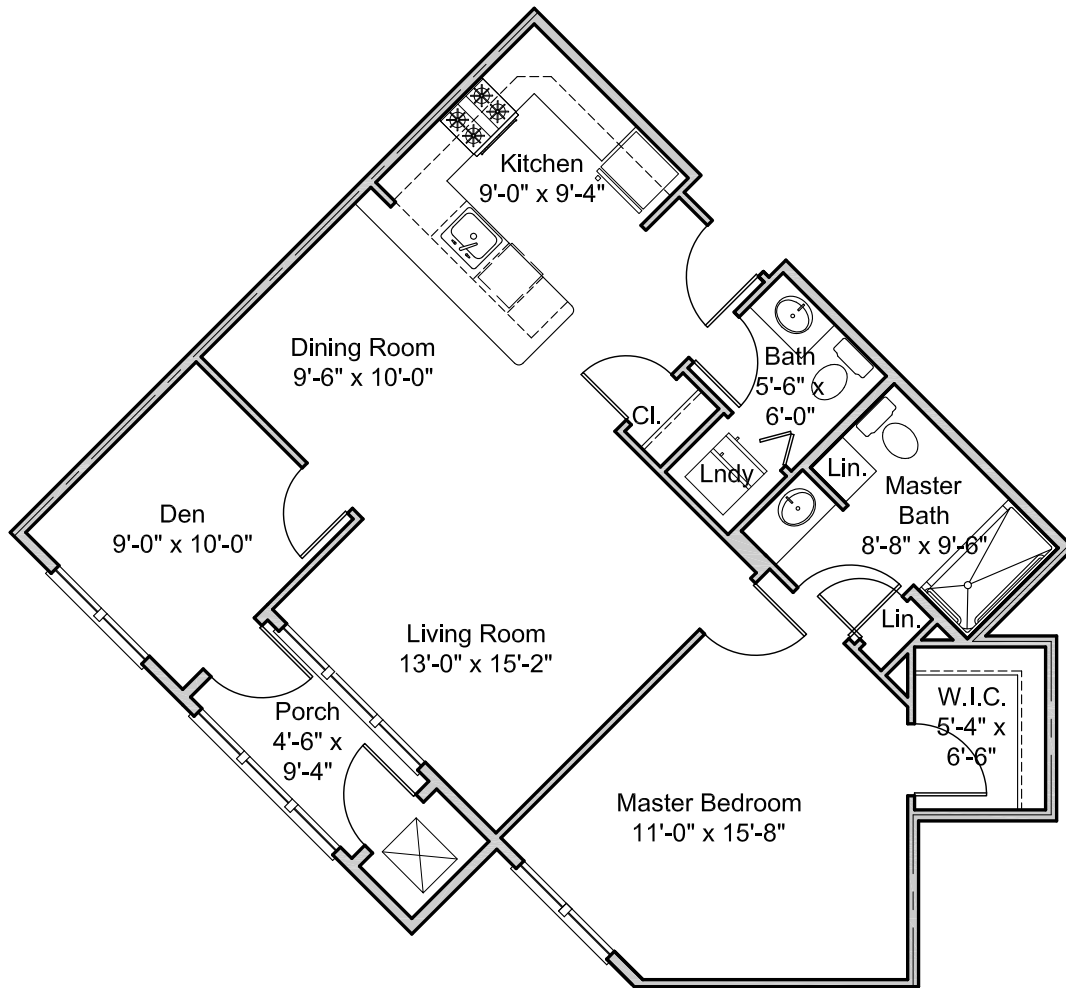

Doherty

One Bedroom with Den
 Unit Area: 1,000 sf
 1106

1/8" = 1'-0"

All dimensions shown on floor plans are approximate and subject to change.

Doherty

One Bedroom with Den
 Unit Area: 1,007 sf
 1111

1/8" = 1'-0"

All dimensions shown on floor plans are approximate and subject to change.

Doherty

One Bedroom with Den
 Unit Area: 1,007 sf
 1117, 1217, 1317

1/8" = 1'-0"

All dimensions shown on floor plans are approximate and subject to change.

Doherty

One Bedroom with Den
 Unit Area: 1,000 sf
 1312

1/8" = 1'-0"

All dimensions shown on floor plans are approximate and subject to change.