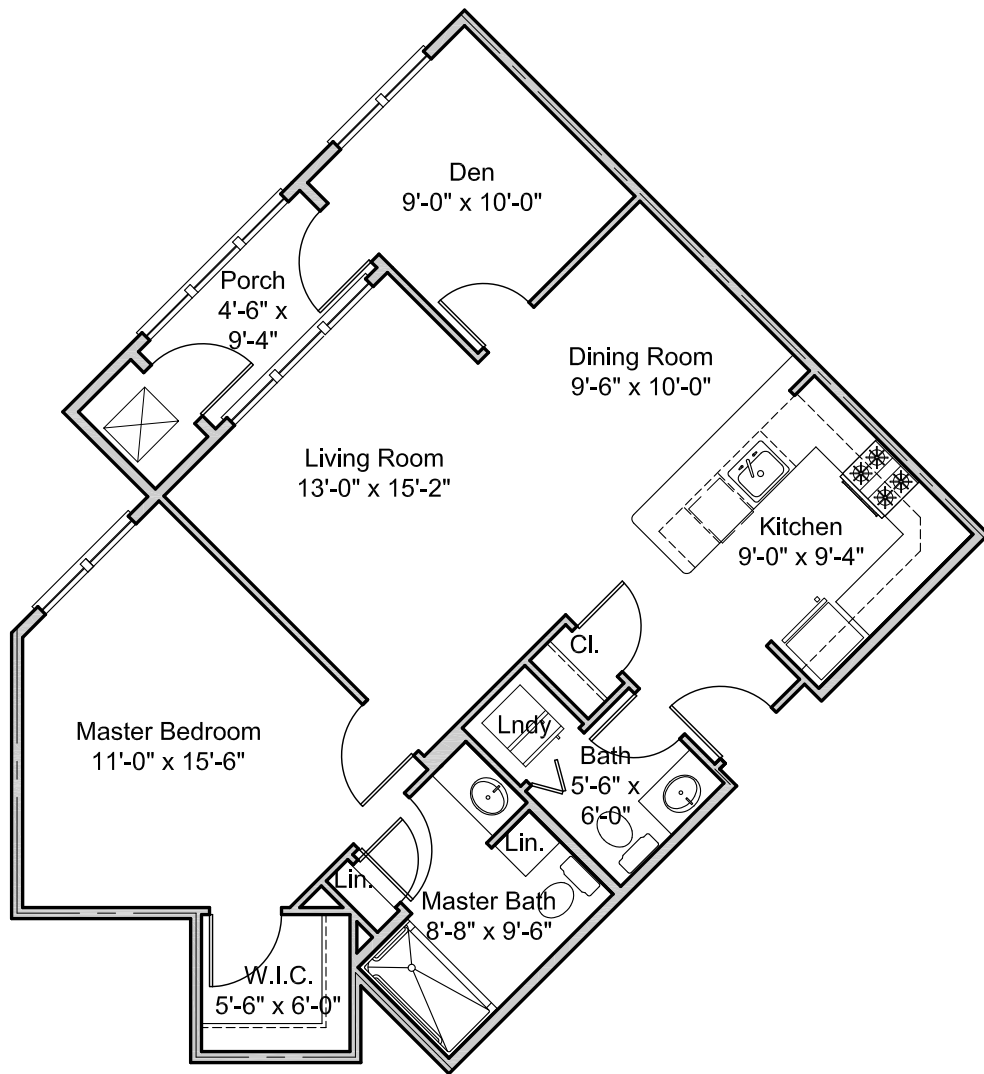

Doherty

One Bedroom with Den
 Unit Area: 1,000 sf
 1106

1/8" = 1'-0"

All dimensions shown on floor plans are approximate and subject to change.

Doherty

One Bedroom with Den
 Unit Area: 1,007 sf
 1111

1/8" = 1'-0"

All dimensions shown on floor plans are approximate and subject to change.

Doherty

One Bedroom with Den
 Unit Area: 1,007 sf
 1117, 1217, 1317

1/8" = 1'-0"

All dimensions shown on floor plans are approximate and subject to change.

Doherty

One Bedroom with Den
 Unit Area: 1,000 sf
 1312

1/8" = 1'-0"

All dimensions shown on floor plans are approximate and subject to change.