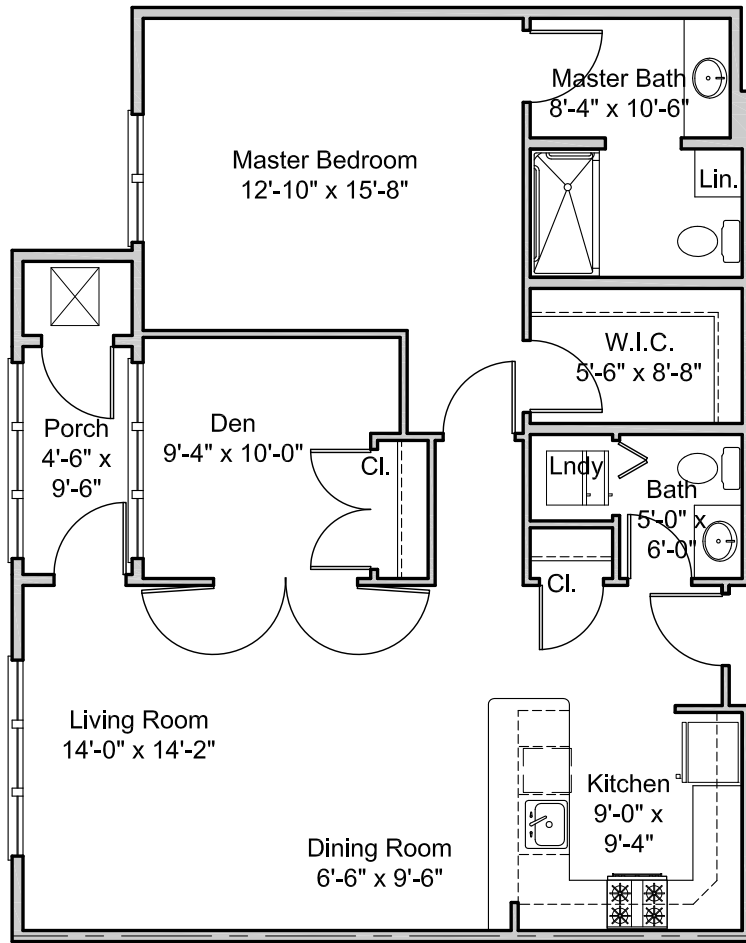

Canterbury

One Bedroom with Den
Unit Area: 1,112 sf
1109, 1209, 1309

1/8" = 1'-0"

All dimensions shown on floor plans are approximate and subject to change.

Canterbury

One Bedroom with Den
 Unit Area: 1,105 sf
 1116, 1216, 1316

1/8" = 1'-0"

All dimensions shown on floor plans are approximate and subject to change.

Canterbury

One Bedroom with Den
Unit Area: 1,112 sf
1119, 1219, 1319

1/8" = 1'-0"

All dimensions shown on floor plans are approximate and subject to change.