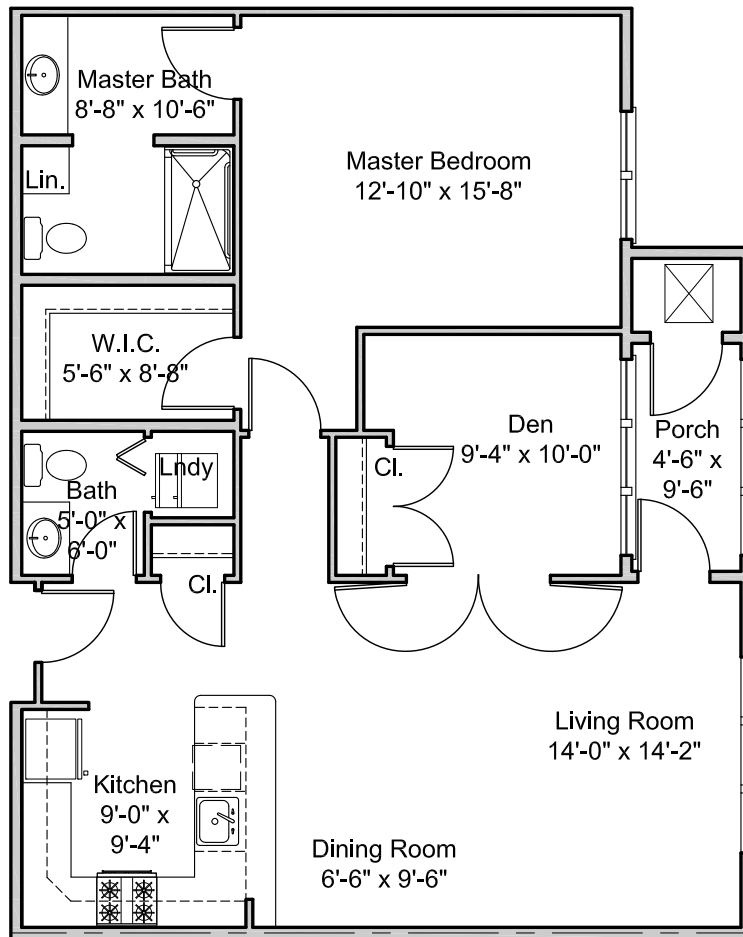

Canterbury

One Bedroom with Den
Unit Area: 1,112 sf
1109, 1209, 1309

1/8" = 1'-0"

All dimensions shown on floor plans are approximate and subject to change.

Canterbury

One Bedroom with Den
 Unit Area: 1,105 sf
 1116, 1216, 1316

1/8" = 1'-0"

All dimensions shown on floor plans are approximate and subject to change.

Canterbury

One Bedroom with Den
Unit Area: 1,112 sf
1119, 1219, 1319

1/8" = 1'-0"

All dimensions shown on floor plans are approximate and subject to change.